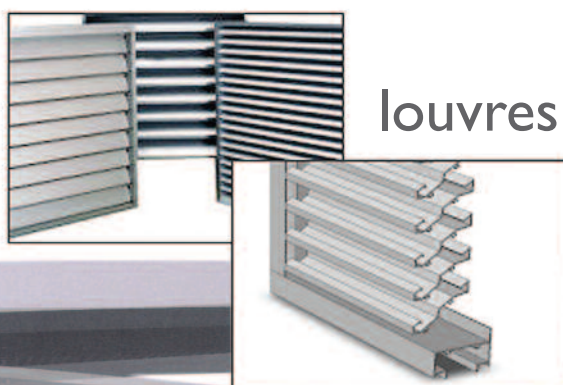

## J C VENTS

high performance louvres

louvres

Brooke Air has over 40 years of experience in the design and manufacture of internal grilles and diffusers. Its sister company, JCVents, designs and produces external weather louvres and architectural grilles and carries out all sheet metal fabrication and powder coating to architectural finishes.